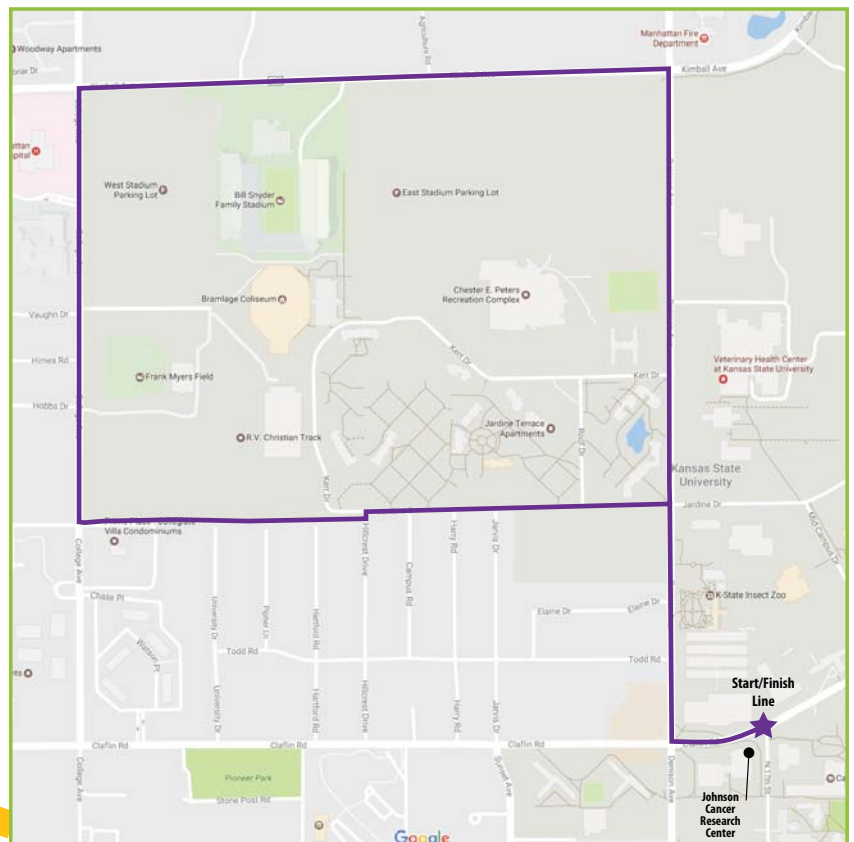

5K For the Fight

May 5, 2018

5K Route 3.1 miles

Check in: 7:45 am
Johnson Cancer Research Center
Kansas State University
1711 Claflin Road

Start time: 9:00 am
Start/Finish line is out front of the
Johnson Cancer Research Center

• Kid's Fun Run will begin
at 10:00am

Awards and race results will be
announced at 10:10

K-STATE
Research and Extension

Walk Kansas

KANSAS STATE
UNIVERSITY

Johnson Cancer
Research Center